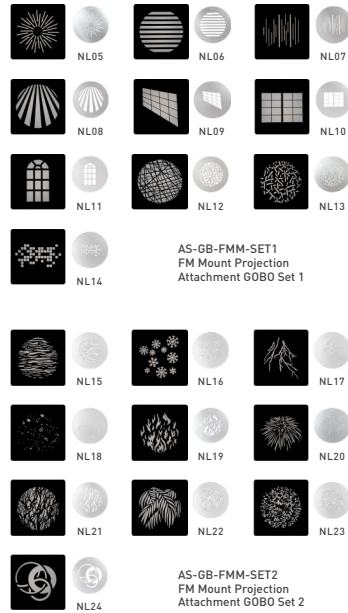

Commercial Shooting

Film Production

Interview Scene/Live Stream

Photography

Projection Attachment (Optional)

FM Mount

PJ-FMM-AI
18 Bladed Adjustable
Iris diaphragm

PJ-FMM-LENS-19
19° Lens for Projection
Attachment with FM mount

PJ-FMM-LENS-36
36° Lens for Projection
Attachment with FM mount

Bowens Mount

PJ-BM-AI
Adjustable Iris Diaphragm
for PJ-BM

PJ-BM-LENS-19
19° Lens for Bowens Mount
Projection Attachment

PJ-BM-LENS-36
36° Lens for Bowens Mount
Projection Attachment