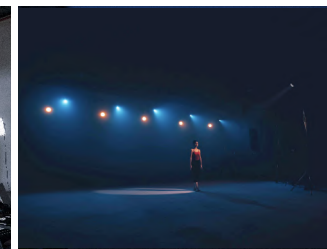

Commercial Shooting

Film Production

Interview Scene/Live Stream

Photography

Projection Attachment (Optional)

FM Mount

PJ-FMM-AI
18 Bladed Adjustable
Iris diaphragm

PJ-FMM-LENS-19
19° Lens for Projection
Attachment with FM mount